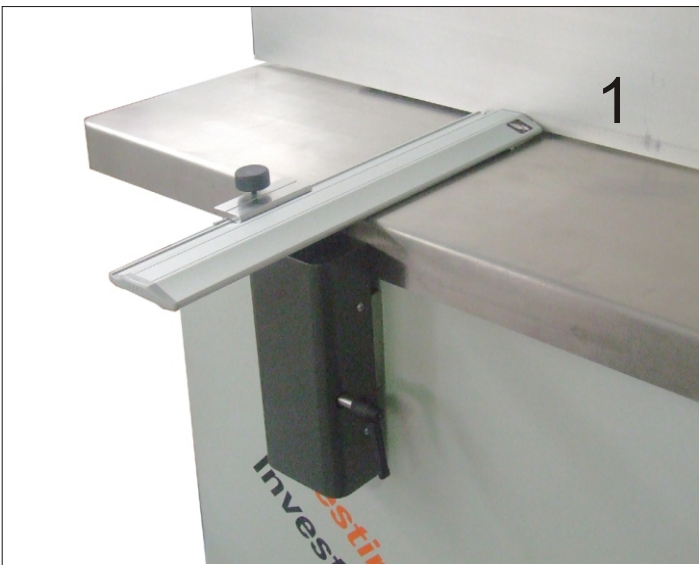

www.cps.sm
Info@cps.sm

Via Alliarra, 8 (zona ind. Ciarulla) 47899 SERRAVALLE (RSM)
Tel. 0549.904676 Fax 0549.969013
Internazionale Tel. +378.0549.904676 Fax 969013
www.cps.sm e-mail: info@cps.sm